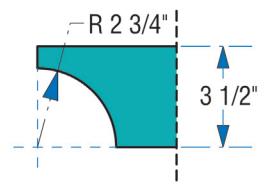

bracket detail
1" square grid

rafter detail